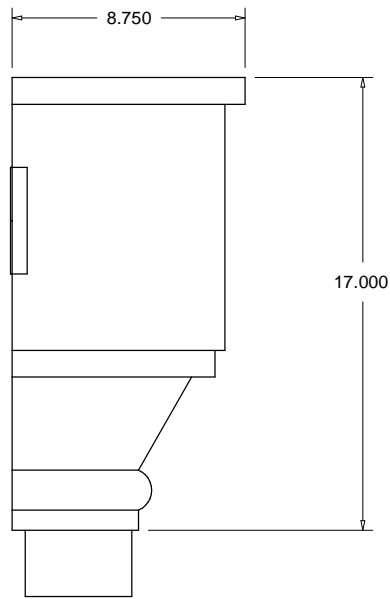

COVENTRY CONDUCTOR HEAD

OUTLET SIZE VARIES
DEPENDING ON DOWNSPOUT SELECTED

FRONT VIEW

SIDE VIEW

TOP VIEW