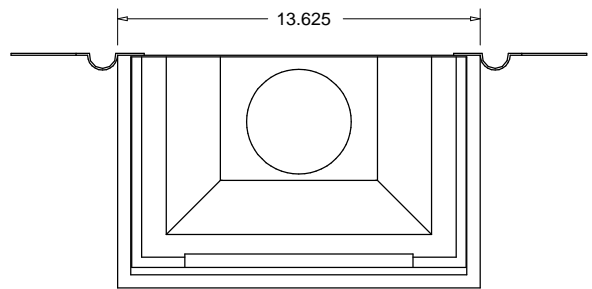

COVENTRY CONDUCTOR HEAD

OUTLET SIZE VARIES
DEPENDING ON DOWNSPOUT SELECTED

FRONT VIEW

SIDE VIEW

TOP VIEW