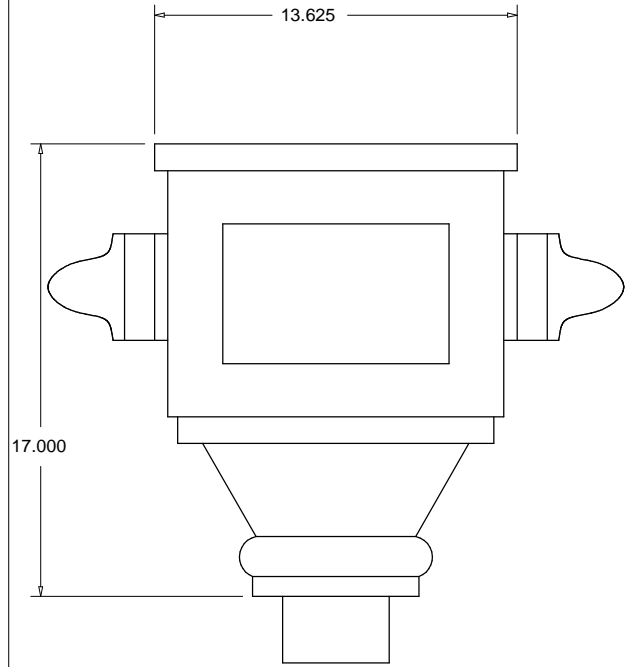

COVENTRY CONDUCTOR HEAD

OUTLET SIZE VARIES
DEPENDING ON DOWNSPOUT SELECTED

FRONT VIEW

SIDE VIEW

TOP VIEW