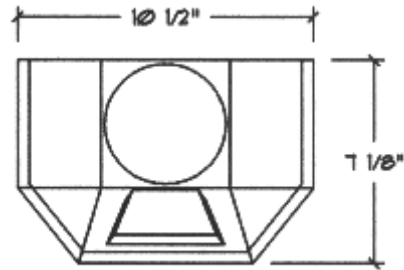

ABBEY CONDUCTOR HEAD

OUTLET UP TO A 4" DOWNSPOUT

FRONT VIEW

SIDE VIEW

TOP VIEW

AVAILABLE MATERIALS
COPPER - LEAD COATED COPPER
PRE WEATHERED ZINC - PAINT GRIP STEEL