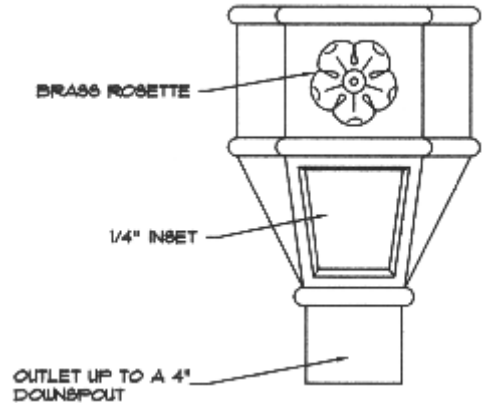

ABBEY CONDUCTOR HEAD

OUTLET UP TO A 4" DOWNSPOUT

FRONT VIEW

SIDE VIEW

TOP VIEW

AVAILABLE MATERIALS
COPPER - LEAD COATED COPPER
PRE WEATHERED ZINC - PAINT GRIP STEEL