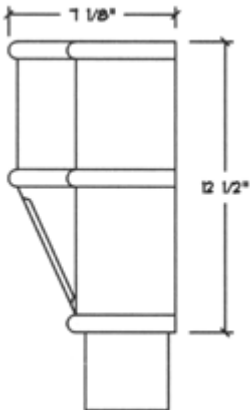

ABBEY CONDUCTOR HEAD

OUTLET UP TO A 4" DOWNSPOUT

FRONT VIEW

SIDE VIEW

TOP VIEW

AVAILABLE MATERIALS
COPPER - LEAD COATED COPPER
PRE WEATHERED ZINC - PAINT GRIP STEEL