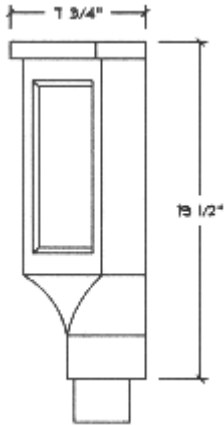

CHANCELLOR CONDUCTOR HEAD

OUTLET SIZE VARIES DEPENDING ON
DOWNSPOUT SELECTED

FRONT VIEW

SIDE VIEW

TOP VIEW

**AVAILABLE MATERIALS
COPPER - LEAD COATED COPPER**