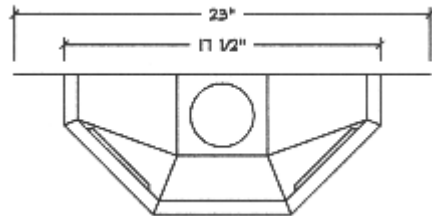

CHANCELLOR CONDUCTOR HEAD

OUTLET SIZE VARIES DEPENDING ON
DOWNSPOUT SELECTED

FRONT VIEW

SIDE VIEW

TOP VIEW

**AVAILABLE MATERIALS
COPPER - LEAD COATED COPPER**