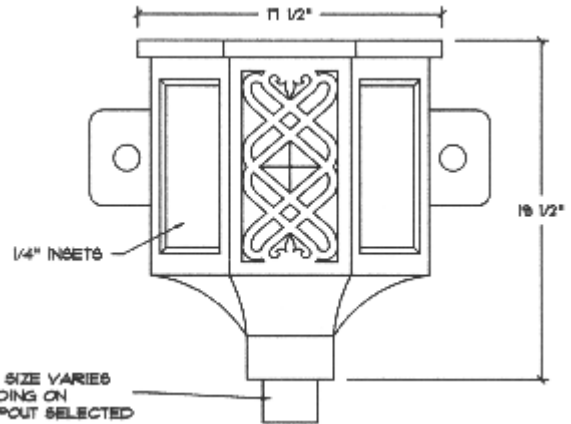

CHANCELLOR CONDUCTOR HEAD

OUTLET SIZE VARIES DEPENDING ON
DOWNSPOUT SELECTED

FRONT VIEW

SIDE VIEW

TOP VIEW

**AVAILABLE MATERIALS
COPPER - LEAD COATED COPPER**