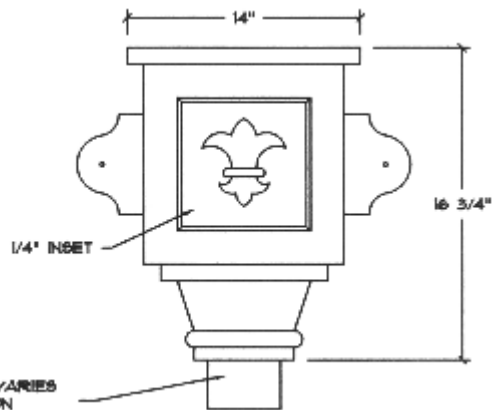

# CHESTERFIELD CONDUCTOR HEAD

OUTLET SIZE VARIES DEPENDING ON  
DOWNSPOUT SELECTED

FRONT VIEW

SIDE VIEW

TOP VIEW

AVAILABLE MATERIALS  
COPPER - LEAD COATED COPPER  
PRE WEATHERED ZINC - PAINT GRIP STEEL