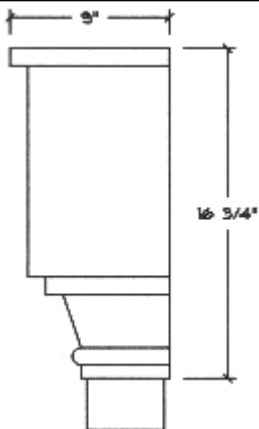

# CHESTERFIELD CONDUCTOR HEAD

OUTLET SIZE VARIES DEPENDING ON  
DOWNSPOUT SELECTED

FRONT VIEW

SIDE VIEW

TOP VIEW

AVAILABLE MATERIALS  
COPPER - LEAD COATED COPPER  
PRE WEATHERED ZINC - PAINT GRIP STEEL