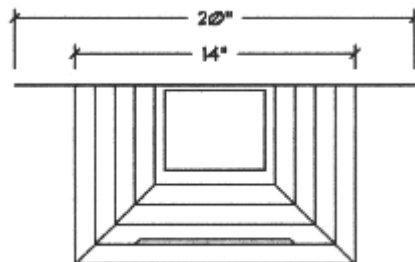

# CHESTERFIELD CONDUCTOR HEAD

OUTLET SIZE VARIES DEPENDING ON  
DOWNSPOUT SELECTED

FRONT VIEW

SIDE VIEW

TOP VIEW

AVAILABLE MATERIALS  
COPPER - LEAD COATED COPPER  
PRE WEATHERED ZINC - PAINT GRIP STEEL