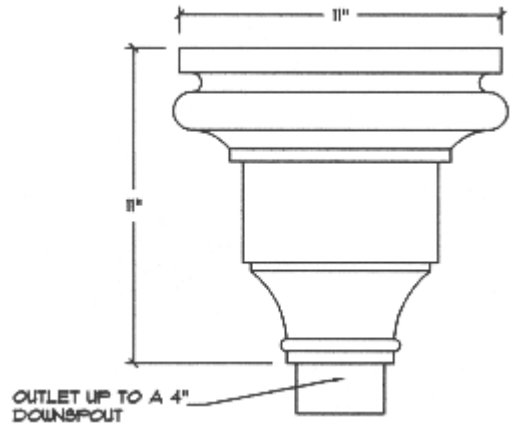

# CARLISLE CONDUCTOR HEAD

OUTLET UP TO A 4" DOWNSPOUT

FRONT VIEW

SIDE VIEW

TOP VIEW

AVAILABLE MATERIALS  
COPPER - LEAD COATED COPPER  
PRE WEATHERED ZINC - PAINT GRIP STEEL