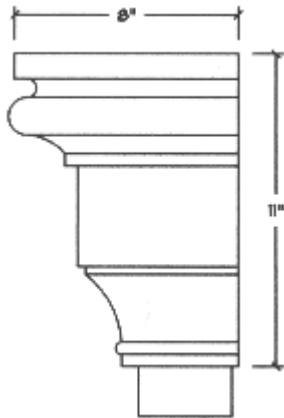

# CARLISLE CONDUCTOR HEAD

OUTLET UP TO A 4" DOWNSPOUT

FRONT VIEW

SIDE VIEW

TOP VIEW

AVAILABLE MATERIALS  
COPPER - LEAD COATED COPPER  
PRE WEATHERED ZINC - PAINT GRIP STEEL