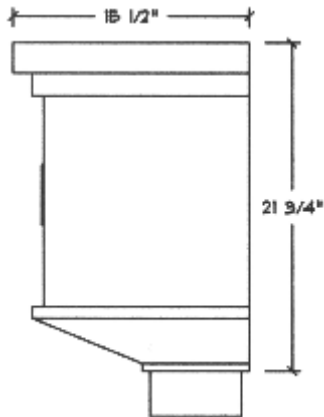

# SOUTHAMPTON CONDUCTOR HEAD

OUTLET SIZE VARIES DEPENDING ON  
DOWNSPOUT SELECTED

AVAILABLE IN ANY YEAR OR INITIALS

AVAILABLE WITH ANY  
YEAR OR INITIALS

**FRONT VIEW**

**SIDE VIEW**

**TOP VIEW**

**AVAILABLE MATERIALS**  
**COPPER - LEAD COATED COPPER**  
**PRE WEATHERED ZINC - PAINT GRIP STEEL**