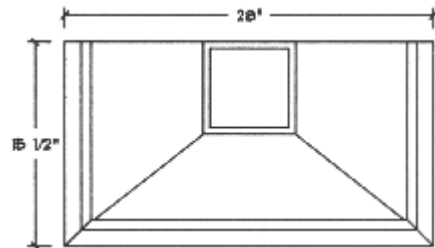

# SOUTHAMPTON CONDUCTOR HEAD

OUTLET SIZE VARIES DEPENDING ON  
DOWNSPOUT SELECTED

AVAILABLE IN ANY YEAR OR INITIALS

AVAILABLE WITH ANY  
YEAR OR INITIALS

**FRONT VIEW**

**SIDE VIEW**

**TOP VIEW**

**AVAILABLE MATERIALS**  
**COPPER - LEAD COATED COPPER**  
**PRE WEATHERED ZINC - PAINT GRIP STEEL**