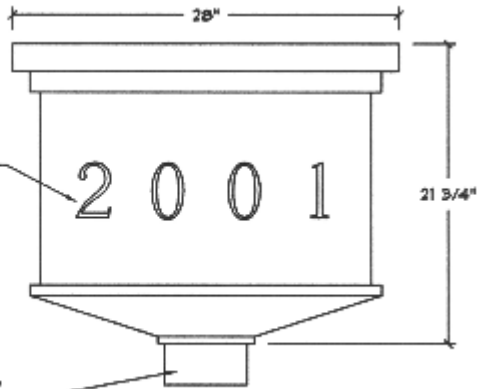

# SOUTHAMPTON CONDUCTOR HEAD

OUTLET SIZE VARIES DEPENDING ON  
DOWNSPOUT SELECTED

AVAILABLE IN ANY YEAR OR INITIALS

AVAILABLE WITH ANY  
YEAR OR INITIALS

**FRONT VIEW**

**SIDE VIEW**

**TOP VIEW**

**AVAILABLE MATERIALS**  
**COPPER - LEAD COATED COPPER**  
**PRE WEATHERED ZINC - PAINT GRIP STEEL**