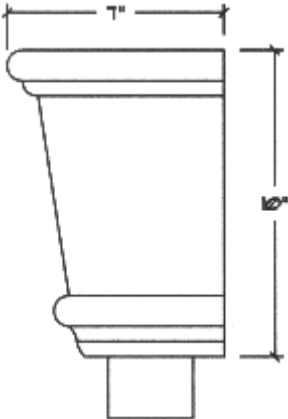

WARWICK CONDUCTOR HEAD

OUTLET UP TO A 4" DOWNSPOUT

OUTLET UP TO A 4"
DOWNSPOUT

FRONT VIEW

SIDE VIEW

TOP VIEW

**AVAILABLE MATERIALS
COPPER - LEAD COATED COPPER**