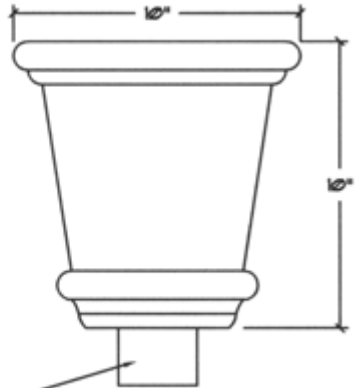

WARWICK CONDUCTOR HEAD

OUTLET UP TO A 4" DOWNSPOUT

OUTLET UP TO A 4"
DOWNSPOUT

FRONT VIEW

SIDE VIEW

TOP VIEW

**AVAILABLE MATERIALS
COPPER - LEAD COATED COPPER**