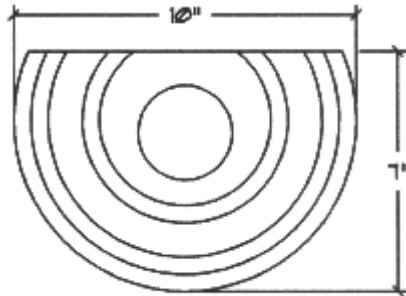

WARWICK CONDUCTOR HEAD

OUTLET UP TO A 4" DOWNSPOUT

OUTLET UP TO A 4"
DOWNSPOUT

FRONT VIEW

SIDE VIEW

TOP VIEW

**AVAILABLE MATERIALS
COPPER - LEAD COATED COPPER**