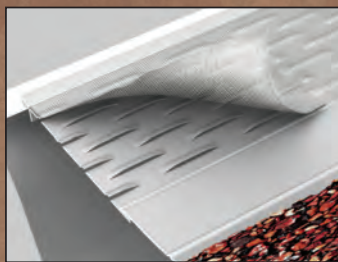

MICRO MESH

GUTTER PROTECTION SYSTEM

Heavy duty offset louver system, combined with marine grade stainless steel, prevents the tiniest particles from entering the gutter.

- Corrosion-resistant 316 stainless steel micro-mesh
- Effective against small debris, including pine needles and seed pods
- Offset Louver System handles the heaviest of rains and is engineered to draw rainwater in, while preventing debris from entering
- Industrial grade paint system preserves the finish
- Works with screen enclosures
- Works with 5" & 6" K Style Gutters
- Proudly made in the U.S.A.; tested to meet the highest quality of standards
- Available in White or Brown