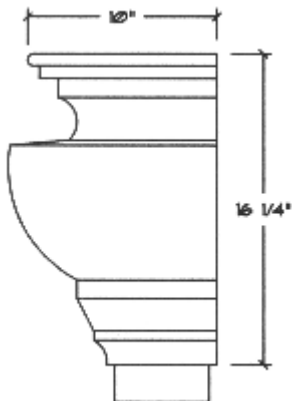

CHAMPION CONDUCTOR HEAD

OUTLET SIZE VARIES
DEPENDING ON
DOWNSPOUT SELECTED

FRONT VIEW

SIDE VIEW

TOP VIEW

AVAILABLE MATERIALS
COPPER - LEAD COATED COPPER
PRE WEATHERED ZINC - PAINT GRIP STEEL