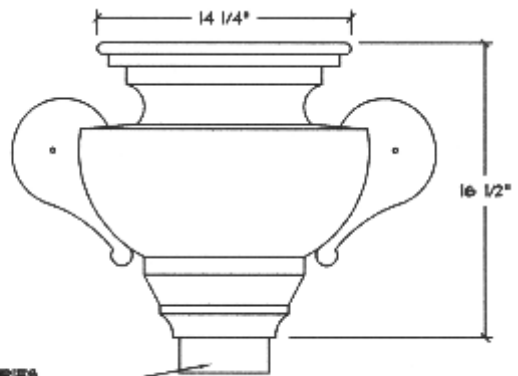

CHAMPION CONDUCTOR HEAD

OUTLET SIZE VARIES
DEPENDING ON
DOWNSPOUT SELECTED

FRONT VIEW

SIDE VIEW

TOP VIEW

AVAILABLE MATERIALS
COPPER - LEAD COATED COPPER
PRE WEATHERED ZINC - PAINT GRIP STEEL