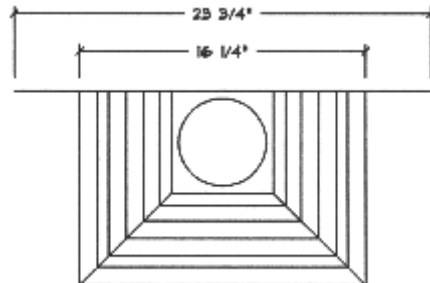

CHAMPION CONDUCTOR HEAD

OUTLET SIZE VARIES
DEPENDING ON
DOWNSPOUT SELECTED

FRONT VIEW

SIDE VIEW

TOP VIEW

AVAILABLE MATERIALS
COPPER - LEAD COATED COPPER
PRE WEATHERED ZINC - PAINT GRIP STEEL