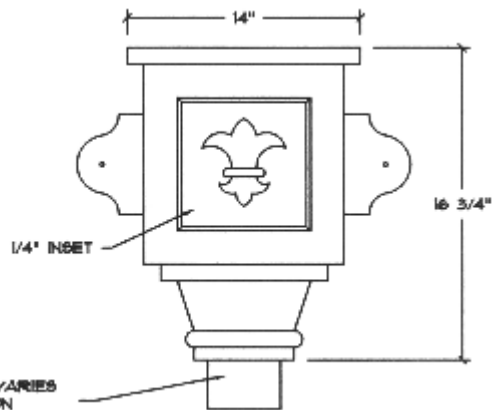

# CHESTERFIELD CONDUCTOR HEAD

OUTLET SIZE VARIES DEPENDING ON  
DOWNSPOUT SELECTED

**FRONT VIEW**

**SIDE VIEW**

**TOP VIEW**

**AVAILABLE MATERIALS**  
**COPPER - LEAD COATED COPPER**  
**PRE WEATHERED ZINC - PAINT GRIP STEEL**