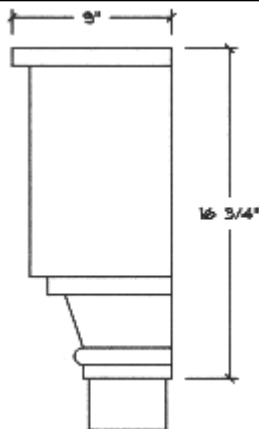

# CHESTERFIELD CONDUCTOR HEAD

OUTLET SIZE VARIES DEPENDING ON  
DOWNSPOUT SELECTED

**FRONT VIEW**

**SIDE VIEW**

**TOP VIEW**

**AVAILABLE MATERIALS**  
**COPPER - LEAD COATED COPPER**  
**PRE WEATHERED ZINC - PAINT GRIP STEEL**