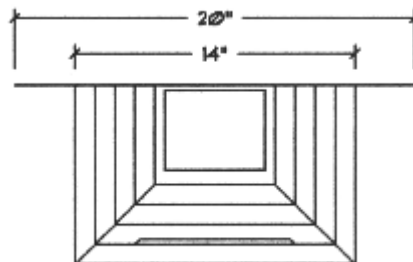

# CHESTERFIELD CONDUCTOR HEAD

OUTLET SIZE VARIES DEPENDING ON  
DOWNSPOUT SELECTED

**FRONT VIEW**

**SIDE VIEW**

**TOP VIEW**

**AVAILABLE MATERIALS**  
**COPPER - LEAD COATED COPPER**  
**PRE WEATHERED ZINC - PAINT GRIP STEEL**