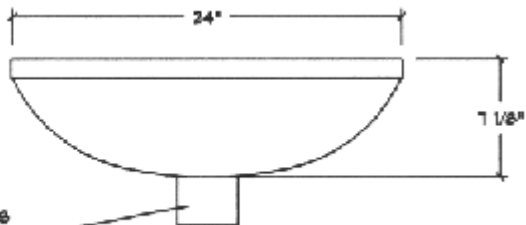

MANCHESTER CONDUCTOR HEAD

OUTLET SIZE VARIES DEPENDING ON
DOWNSPOUT SELECTED

OUTLET SIZE VARIES
DEPENDING ON
DOWNSPOUT SELECTED

FRONT VIEW

SIDE VIEW

TOP VIEW

AVAILABLE MATERIALS
COPPER - LEAD COATED COPPER - PRE FINISHED ALUMINUM