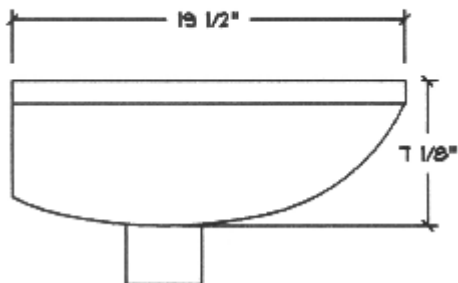

MANCHESTER CONDUCTOR HEAD

OUTLET SIZE VARIES DEPENDING ON
DOWNSPOUT SELECTED

OUTLET SIZE VARIES
DEPENDING ON
DOWNSPOUT SELECTED

FRONT VIEW

SIDE VIEW

TOP VIEW

AVAILABLE MATERIALS
COPPER - LEAD COATED COPPER - PRE FINISHED ALUMINUM