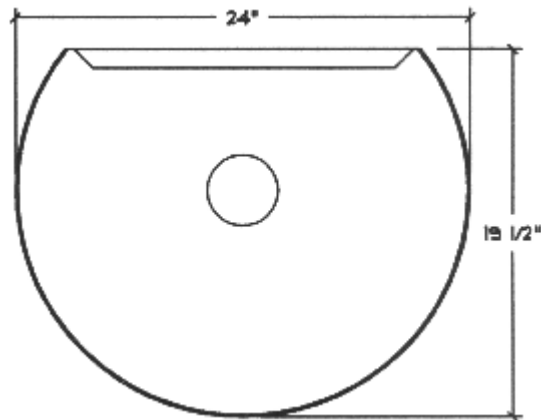

MANCHESTER CONDUCTOR HEAD

OUTLET SIZE VARIES DEPENDING ON
DOWNSPOUT SELECTED

OUTLET SIZE VARIES
DEPENDING ON
DOWNSPOUT SELECTED

FRONT VIEW

SIDE VIEW

TOP VIEW

AVAILABLE MATERIALS
COPPER - LEAD COATED COPPER - PRE FINISHED ALUMINUM