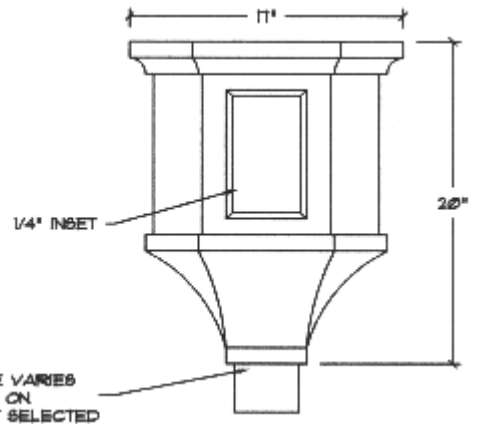

BARON CONDUCTOR HEAD

OUTLET SIZE VARIES DEPENDING ON
DOWNSPOUT SELECTED

FRONT VIEW

SIDE VIEW

TOP VIEW

AVAILABLE MATERIALS

COPPER - LEAD COATED COPPER - PRE WEATHERED ZINC - PAINT GRIP
STEEL