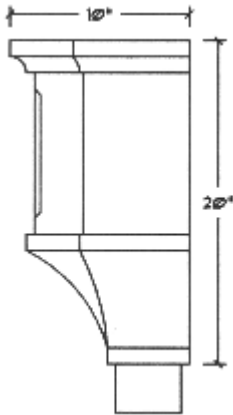

BARON CONDUCTOR HEAD

OUTLET SIZE VARIES DEPENDING ON
DOWNSPOUT SELECTED

FRONT VIEW

SIDE VIEW

TOP VIEW

AVAILABLE MATERIALS

COPPER - LEAD COATED COPPER - PRE WEATHERED ZINC - PAINT GRIP
STEEL