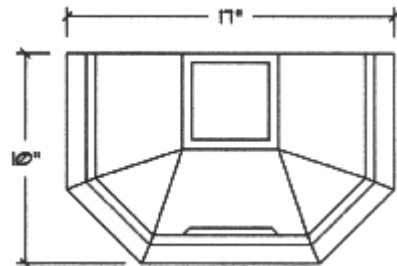

BARON CONDUCTOR HEAD

OUTLET SIZE VARIES DEPENDING ON
DOWNSPOUT SELECTED

FRONT VIEW

SIDE VIEW

TOP VIEW

AVAILABLE MATERIALS

COPPER - LEAD COATED COPPER - PRE WEATHERED ZINC - PAINT GRIP
STEEL