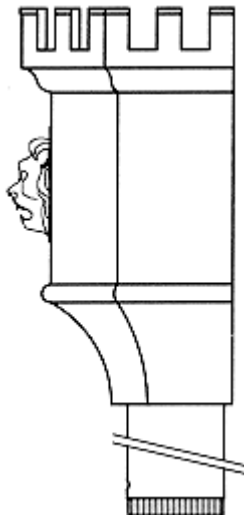

MEDIEVAL CONDUCTOR HEAD

OUTLET SIZE VARIES
DEPENDING ON DOWNSPOUT SELECTED

FRONT VIEW

SIDE VIEW

TOP VIEW

AVAILABLE MATERIALS
COPPER - LEAD COATED COPPER - ZINC