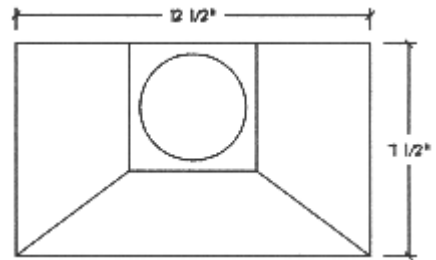

INDUSTRIAL CONDUCTOR HEAD

OUTLET UP TO A 4" DOWNSPOUT

FRONT VIEW

SIDE VIEW

TOP VIEW

AVAILABLE MATERIALS

**COPPER - LEAD COATED COPPER - PRE FINISHED ALUMINUM
PRE WEATHERED ZINC - PAINT GRIP STEEL**