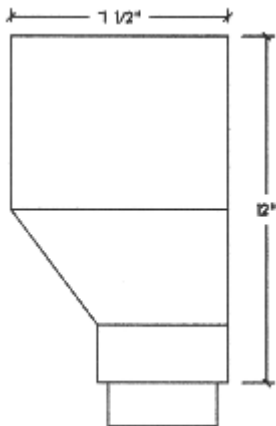

INDUSTRIAL CONDUCTOR HEAD

OUTLET UP TO A 4" DOWNSPOUT

FRONT VIEW

SIDE VIEW

TOP VIEW

AVAILABLE MATERIALS

**COPPER - LEAD COATED COPPER - PRE FINISHED ALUMINUM
PRE WEATHERED ZINC - PAINT GRIP STEEL**