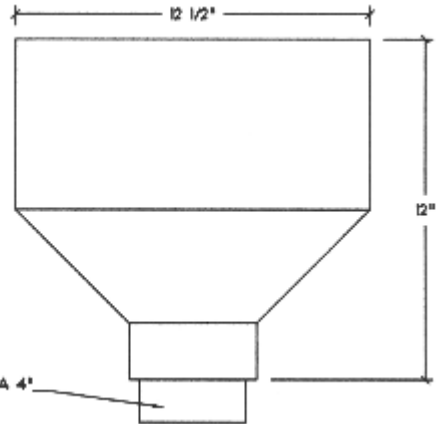

INDUSTRIAL CONDUCTOR HEAD

OUTLET UP TO A 4" DOWNSPOUT

FRONT VIEW

SIDE VIEW

TOP VIEW

AVAILABLE MATERIALS

**COPPER - LEAD COATED COPPER - PRE FINISHED ALUMINUM
PRE WEATHERED ZINC - PAINT GRIP STEEL**