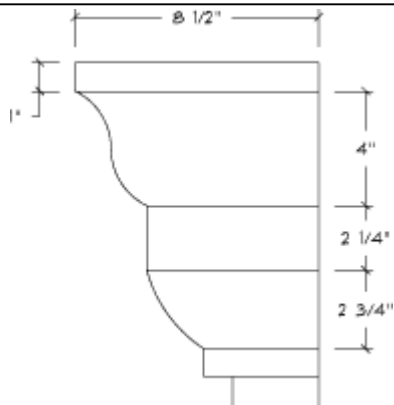

ESSEX CONDUCTOR HEAD

OUTLET SIZE VARIES
DEPENDING ON DOWNSPOUT SELECTED

FRONT VIEW

SIDE VIEW

TOP VIEW

AVAILABLE MATERIALS

**COPPER - LEAD COATED COPPER - ALUMINUM - PAINT GRIP STEEL
- PREWEATHERED ZINC - GALVANIZED**