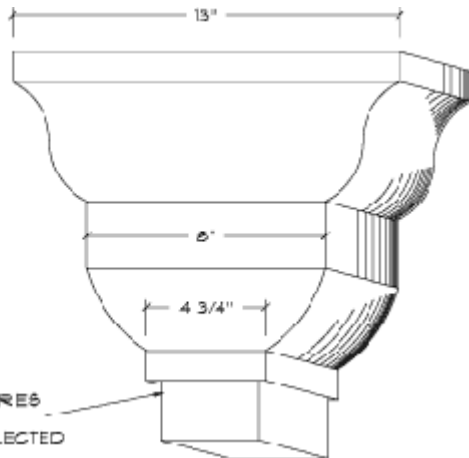

ESSEX CONDUCTOR HEAD

OUTLET SIZE VARIES
DEPENDING ON DOWNSPOUT SELECTED

FRONT VIEW

SIDE VIEW

TOP VIEW

AVAILABLE MATERIALS

**COPPER - LEAD COATED COPPER - ALUMINUM - PAINT GRIP STEEL
- PREWEATHERED ZINC - GALVANIZED**